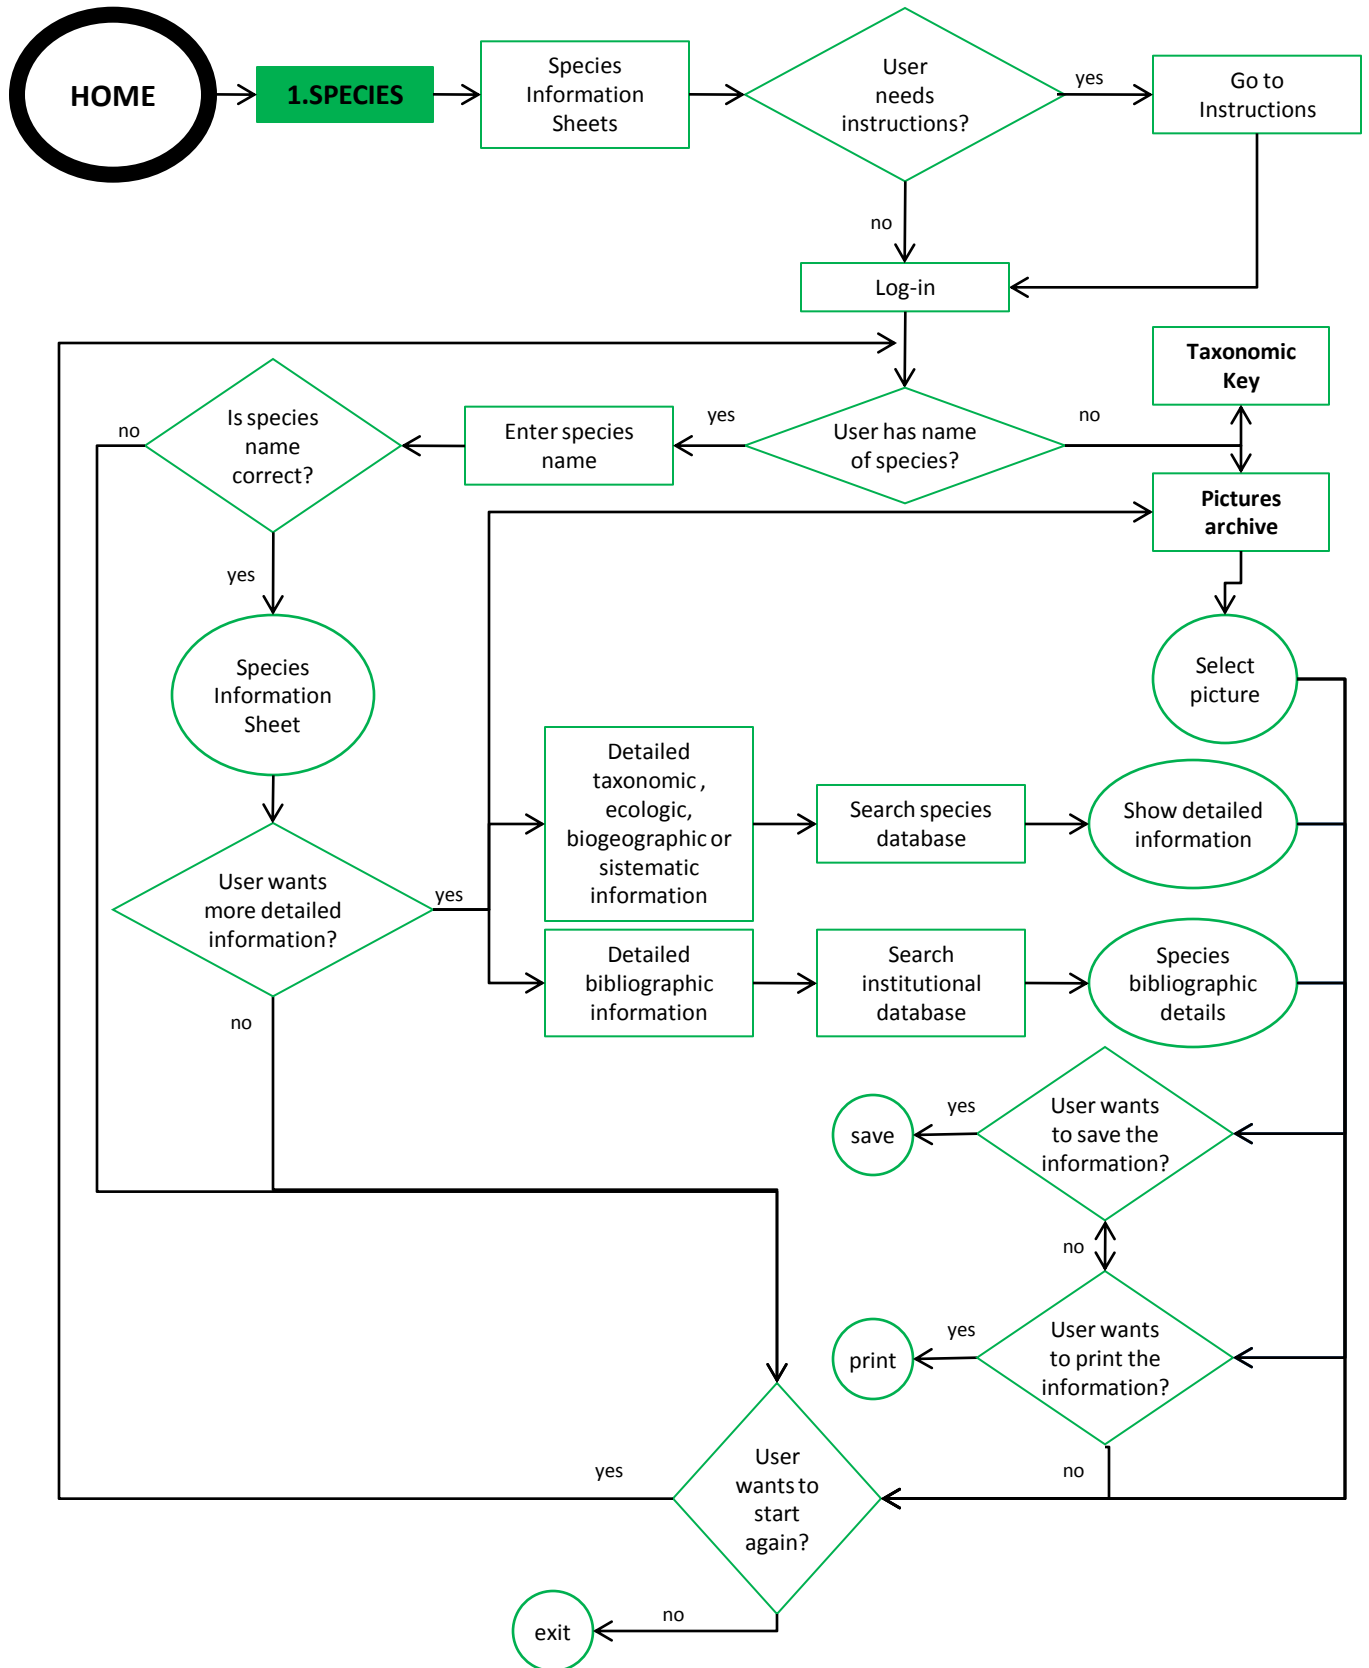

Global Process

Notes - Web Developer link was eliminated. It will be part of the contact us section
 - Description of Taxonomic Key was eliminated. It will be a text inside the Taxonomic Key section.

1.1 Taxonomic Key

1.2 Species Information Sheet (SIS)

1.3 Pictures Archive

2.2 Directory

MEMBERSHIP

LOG-IN