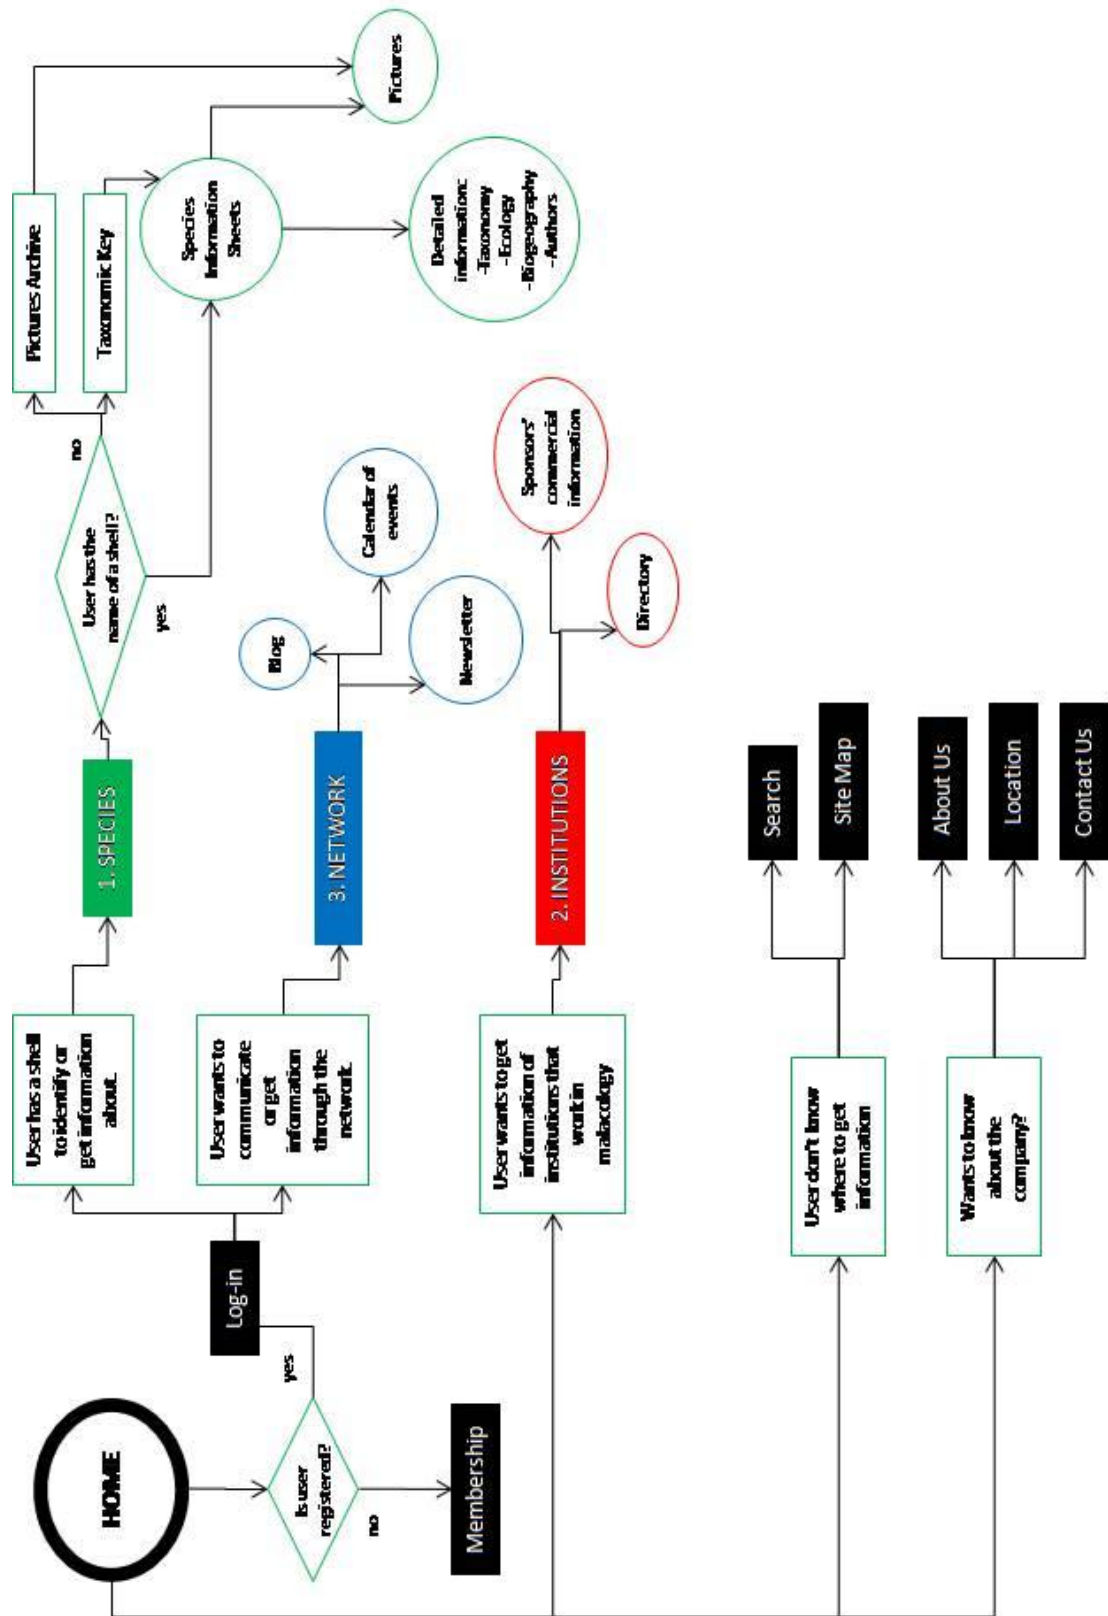

Global Process

Notes - Web Developer link was eliminated. It will be part of the contact us section
 - Description of Taxonomic Key was eliminated. It will be a text inside the Taxonomic Key section.

1.1 Taxonomic Key

1.2 Species Information Sheet (SIS)

1.3 Pictures Archive

2.2 Directory

MEMBERSHIP

LOG-IN