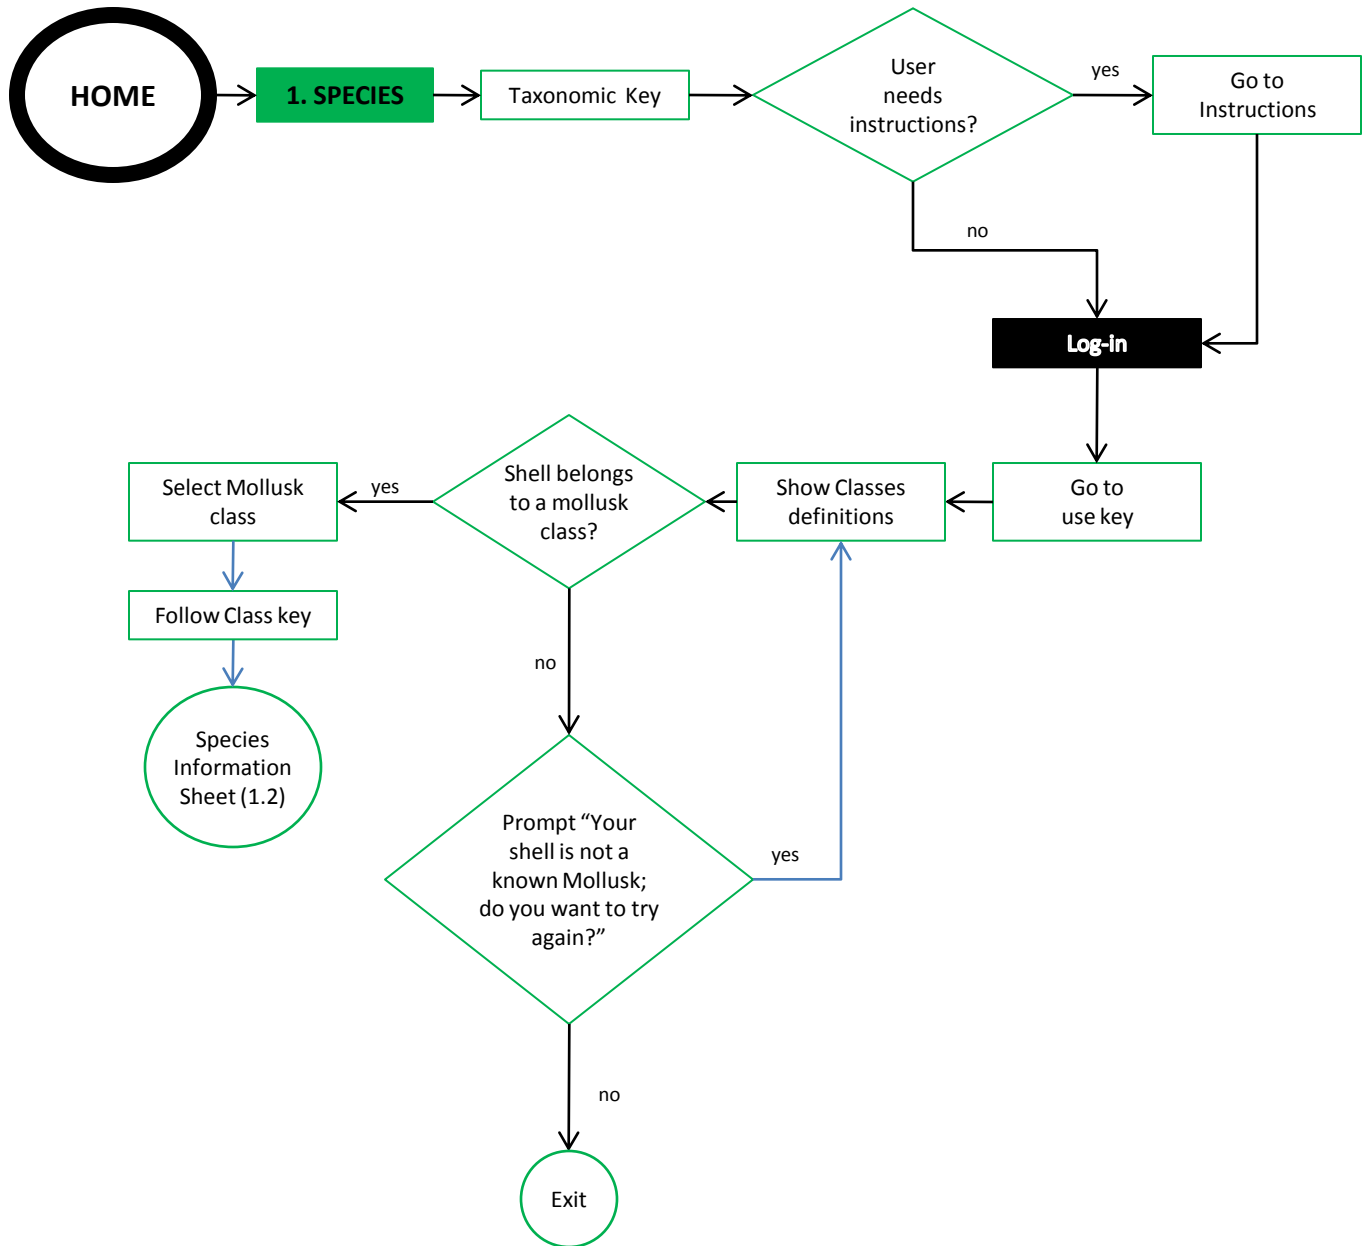

Global Process

Notes - Web Developer link was eliminated. It will be part of the contact us section
 - Description of Taxonomic Key was eliminated. It will be a text inside the Taxonomic Key section.

1.1 Taxonomic Key

1.2 Species Information Sheet (SIS)

1.3 Pictures Archive

2.2 Directory

MEMBERSHIP

LOG-IN